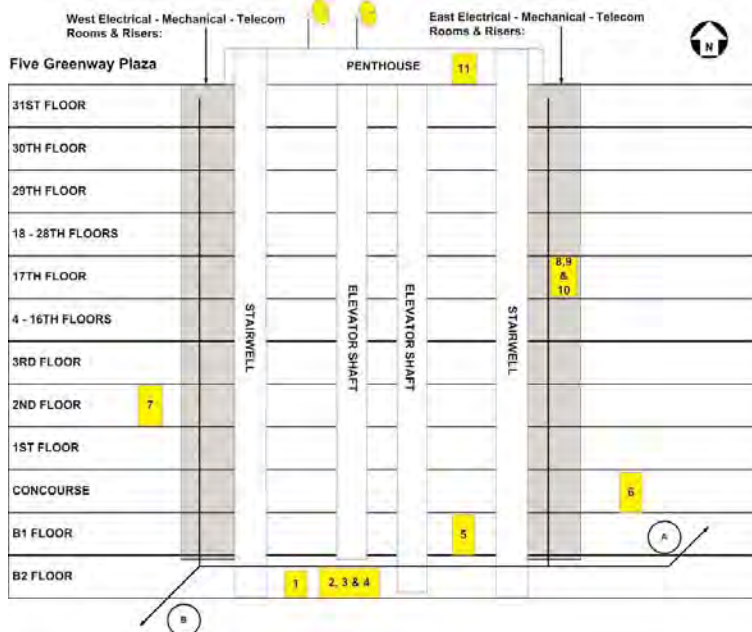

THE CRESCENT ADVANTAGE.

FIVE GREENWAY PLAZA PREMIER OFFICE SPACE WITH A TELECOMMUNICATIONS ADVANTAGE

TELECOMMUNICATIONS AMENITIES

In-building:

- Voice And High-speed Data
- High Speed Internet
- Captivate Network
- Plug & Play Distribution System
- Cable Television Services
- Fiber From Multiple Providers
- Complete Telecom Diversity
- Fiber Based Telecom Services
- Shared Tenant Services
- Choice Of 10 Providers
- Multiple Points Of Entry
- Dual Riser Closets On Each Floor
- Riser Closets Stacked Vertically

- Controlled & Secured Space
- Plenty Of Vertical Riser Space
- Air-conditioned Equipment Space

Rooftop:

- 360 Degree Coverage Area
- Plenty Of Rooftop Space
- Antenna & Satellite Dish Space
- Easy Access To Roof & Riser Space
- Penthouse Radio Room

Power Services:

- Ample Electrical Supply
- Emergency Generator Space

TELECOM PROVIDERS:

AboveNet	877-462-2683
AT&T	800-222-0400
Cogent	877-875-4432
Cypress	713-403-4400
Delos Internet (Franklin Group)	713-223-1200
Reliance Globalcom	415-901-2000
tw telecom	713-341-4000
XO	866-349-0134

CABLE TELEVISION PROVIDER:

Comcast	800-266-2278
Phonoscope	713-272-4600

This Does Not Represent An Endorsement of These Companies or Their Products by Crescent and May Change Without Notice.

TELECOM EQUIPMENT SPACE

1. Crescent
2. Cogent
3. AboveNet
4. tw telecom
5. AT&T
6. Cypress
7. AT&T
8. XO
9. Reliance Globalcom

TELECOM ENTRANCE CONDUITS

- (A) North Entrance Conduits to Three Greenway Plaza & Richmond Ave
- (B) South Entrance Conduits to U.S. 59 SW Frwy