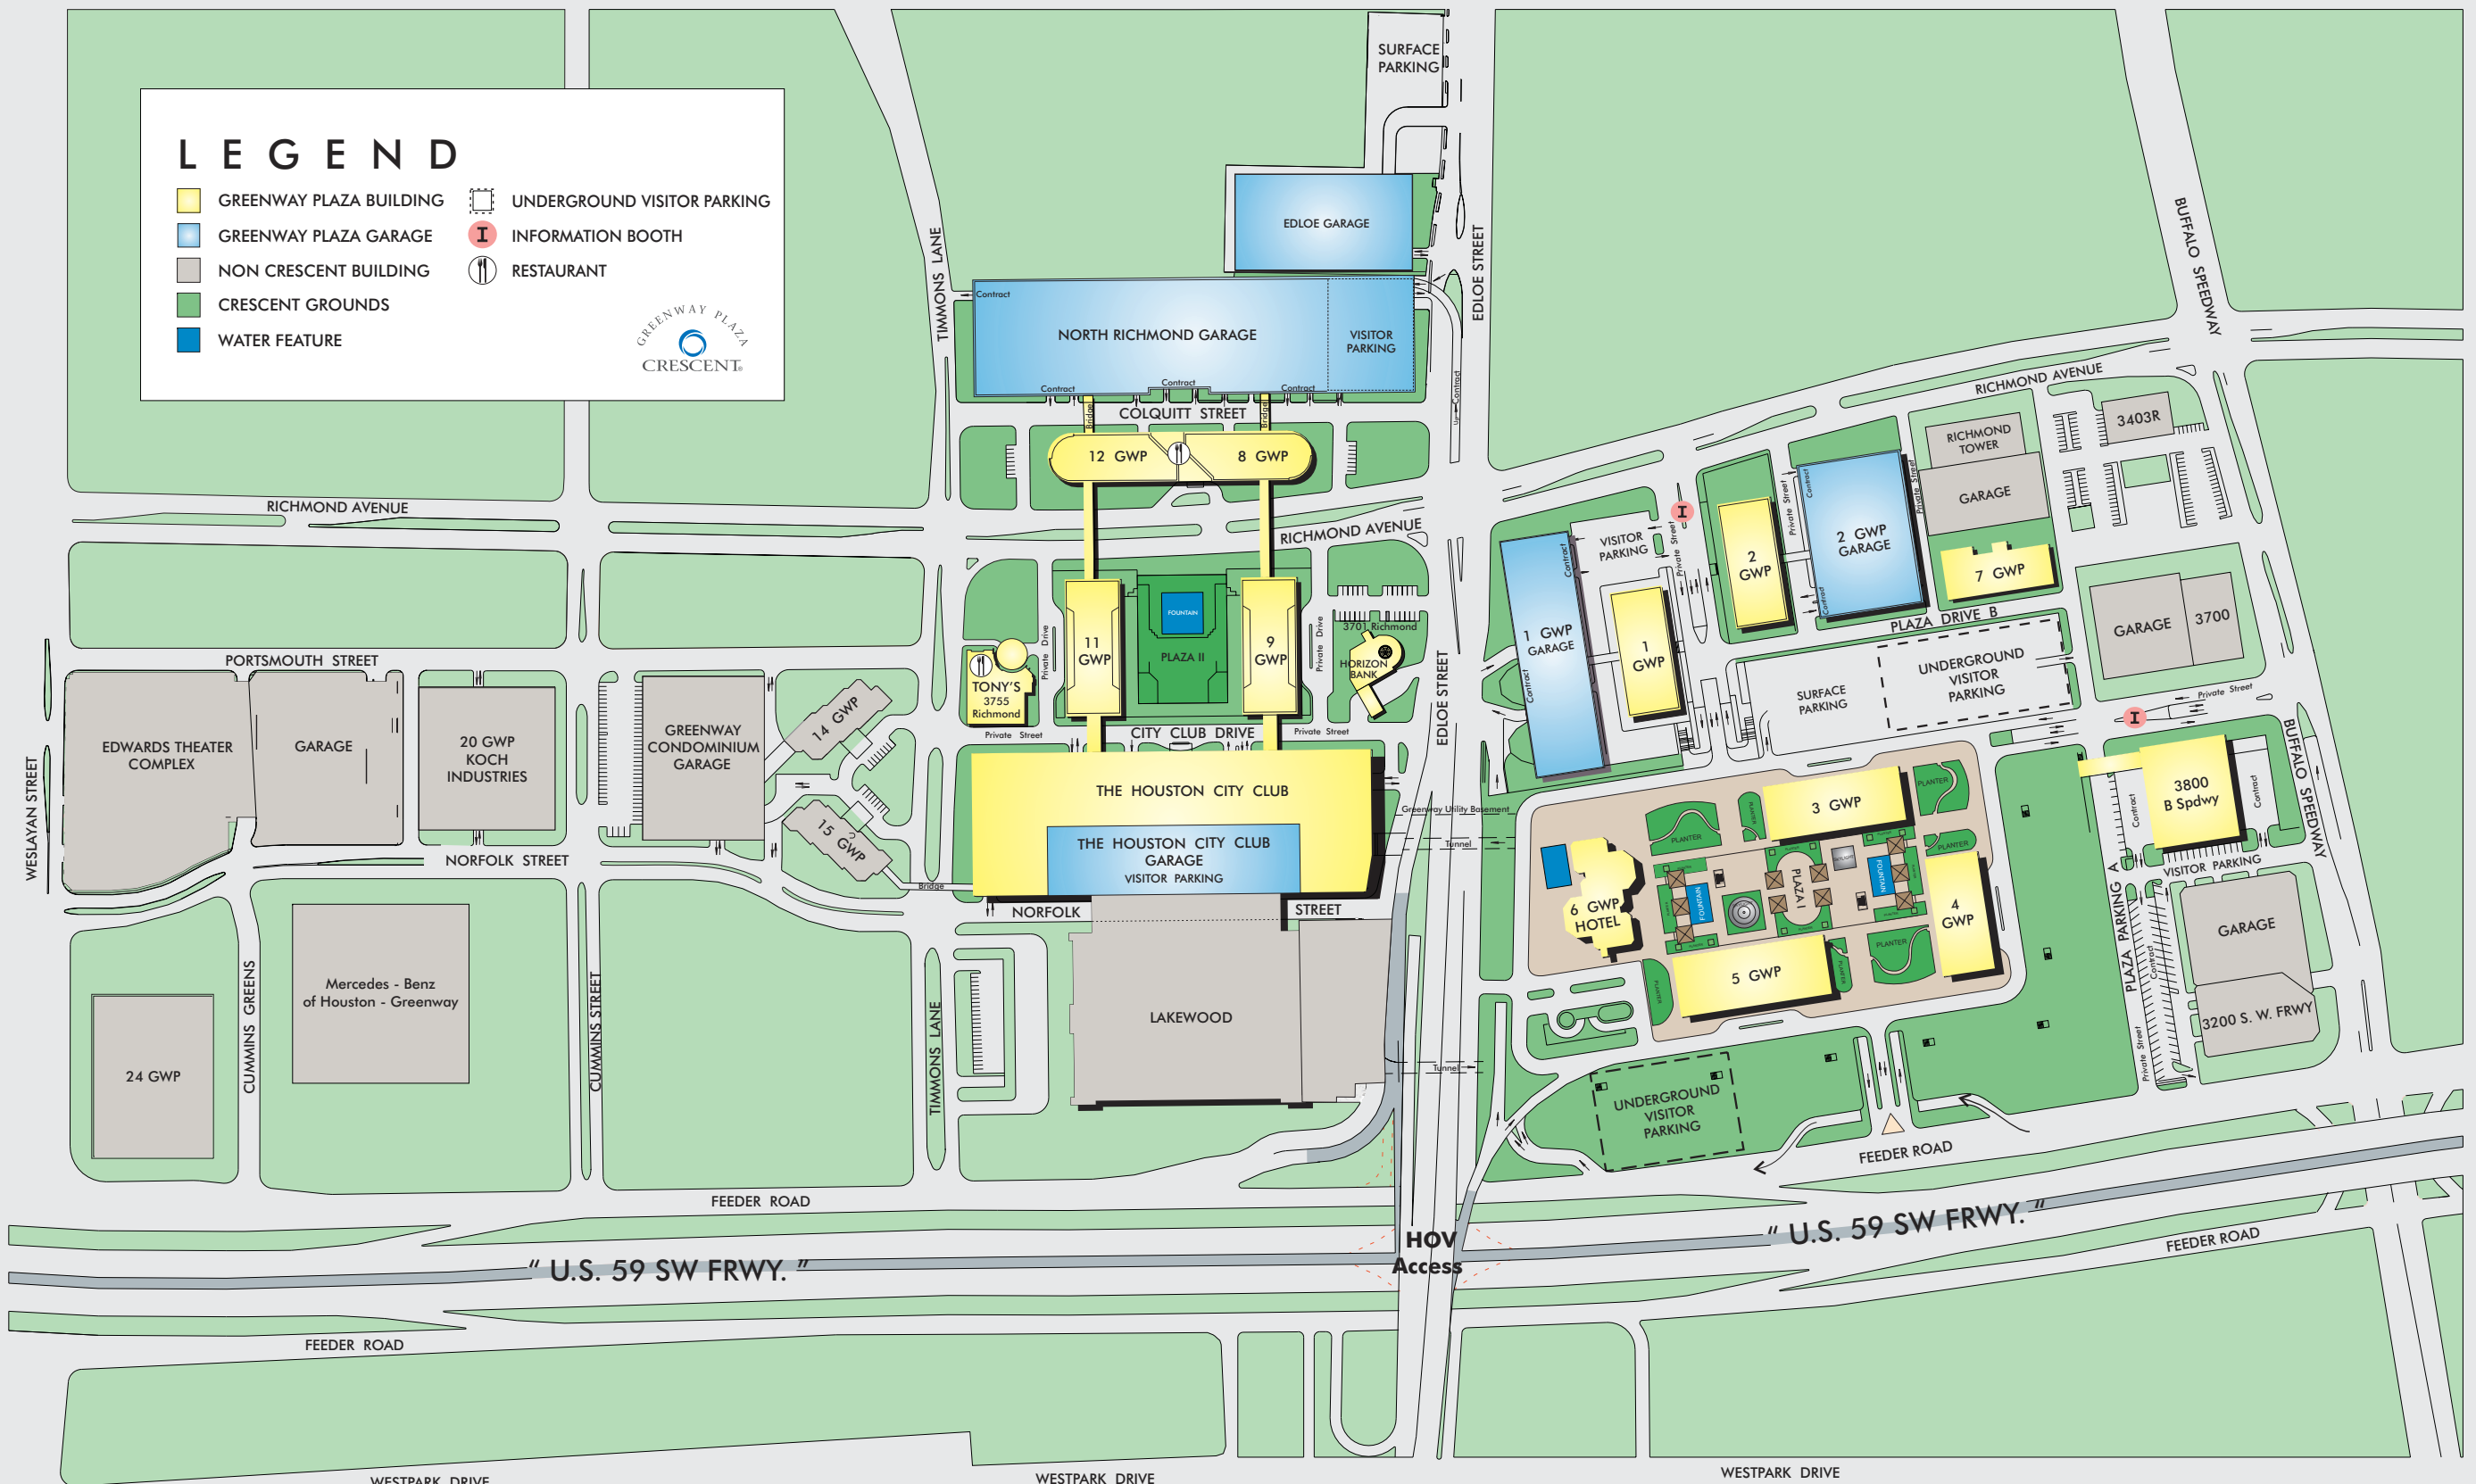

# LEGEND

- GREENWAY PLAZA BUILDING
- GREENWAY PLAZA GARAGE
- NON CRESCENT BUILDING
- CRESCENT GROUNDS
- WATER FEATURE
- UNDERGROUND VISITOR PARKING
- I INFORMATION BOOTH
- RESTAURANT

# GREENWAY PLAZA

20 FEB 2004